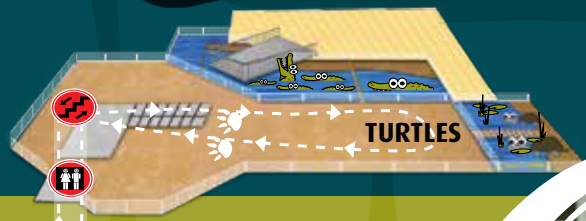

# CROCOSAURUS COVE

Located in the heart of Darwin City

## VIEWING DECK

### SERVICES & FACILITIES

- TICKET DESK
- TOILETS
- SHOWERS
- DISABLED TOILETS
- TOUR GUIDE APP
- LIFT/ELEVATORS
- BABY CHANGE AREA
- CAFE
- FIRE EXITS
- OLD CAGE OF DEATH PHOTO AREA
- STAIRS
- SMOKING AREA
- HOLD A BABY CROC
- CAGE OF DEATH