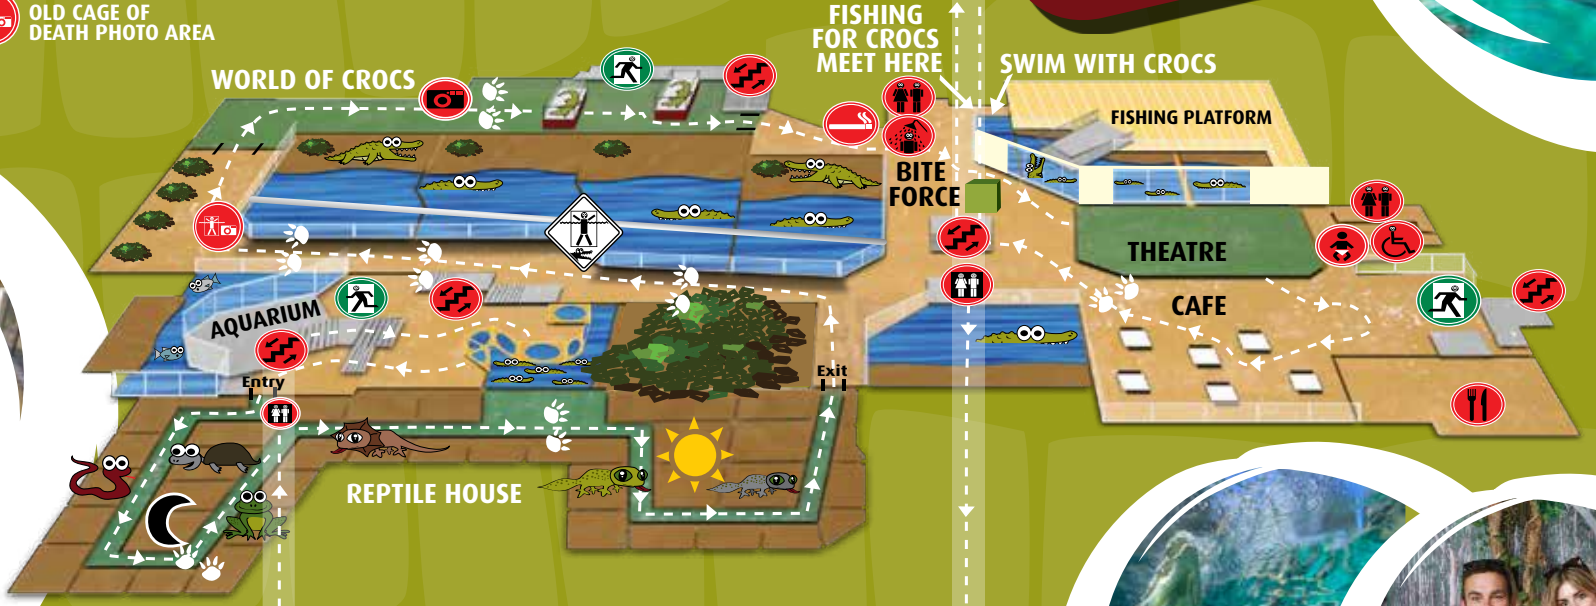

# CROCOSAURUS COVE

Located in the heart of Darwin City

## VIEWING DECK

### SERVICES & FACILITIES

- TICKET DESK
- TOILETS
- SHOWERS
- DISABLED TOILETS
- TOUR GUIDE APP
- LIFT/ELEVATORS
- BABY CHANGE AREA
- CAFE
- FIRE EXITS
- OLD CAGE OF DEATH PHOTO AREA
- STAIRS
- SMOKING AREA
- HOLD A BABY CROC
- CAGE OF DEATH

## GROUND FLOOR

Scan here for digital park guide